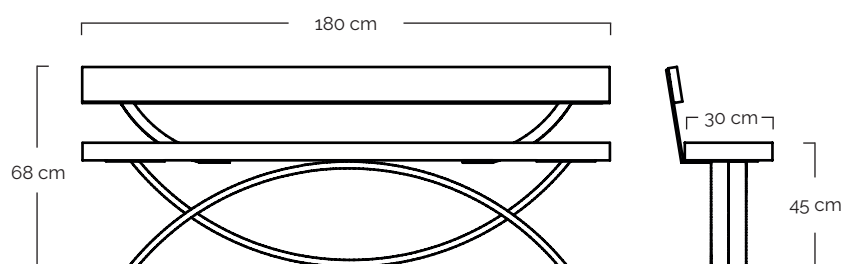

Oftal comes with or without back rest.

MATERIALS: Upcycled Azobé wood | Steel
 SURFACE WOOD: Pudset
 SURFACE METAL: Galvanised | Powder coated

WEIGHT

180 cm long // 52 kg

Miljømerket for ansvarligt skovbrug